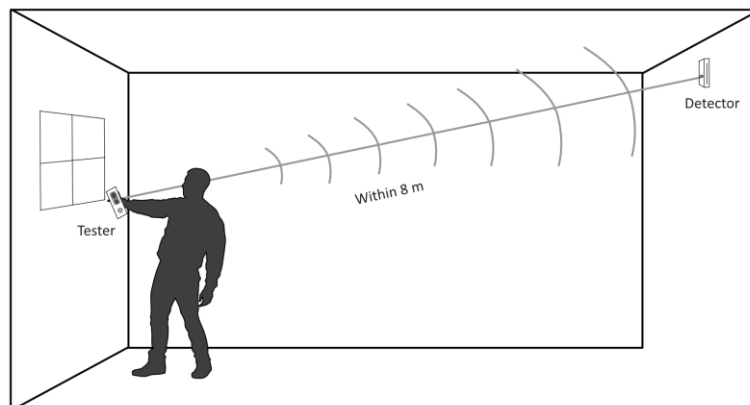

▪ **Available Model**

DS-PDPG12P-EG2-WE

▪ **Installation**

Choose the right location

Properly test the detector after installation

Note:

You should use the matching tester.

Warning:

1. Avoid mounting the detector on the same wall as the protected glass.
2. Avoid mounting the detector in rooms with noisy equipment (air compressors, power tools, bells, etc.)
3. Avoid mounting the detector in humid rooms (bathroom, etc.)
4. Avoid mounting the detector on the wall with strong vibration.