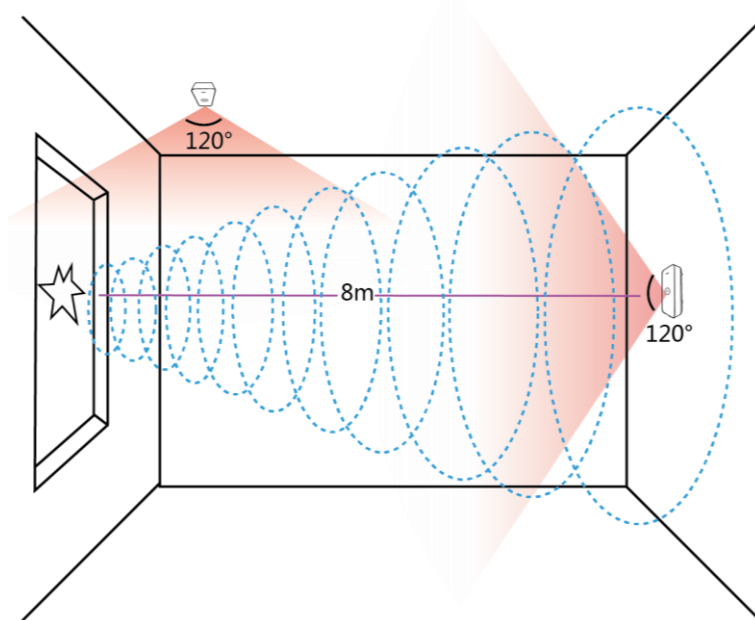

Storage Temperature	-20 °C to 60 °C (-4 °F to 140 °F)
Operation Humidity	10% to 90%
Dimension(W × H × D)	65.5 mm × 103 mm × 48.5 mm
Weight	134 g
Mounting Height	1.8 to 2.4 m
Mounting Method	Wall
Application Scenario	Indoor
Bracket	Optional Wall & Ceiling Accessory

▪ **Available Model**

DS-PDPG12P-EG2-WE

▪ **Installation**

Choose the right location