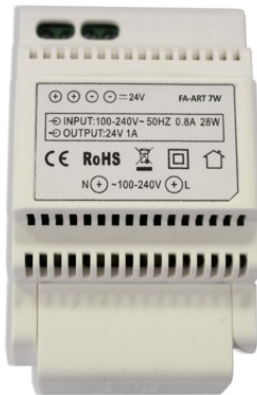

FA-ART 7W supplementary power supply

Reference: FA-ART 7W
Product code: 12240170
EAN code: 8429898018294

Main characteristics

- Supplementary power supply for ART 7W/G2+ monitor.
- Required if there is more than one ART 7W/G2+ monitor in the same installation.

Visit in the website: <https://www.golmar.es/products/fa-art-7w-supplementary-power-supply>