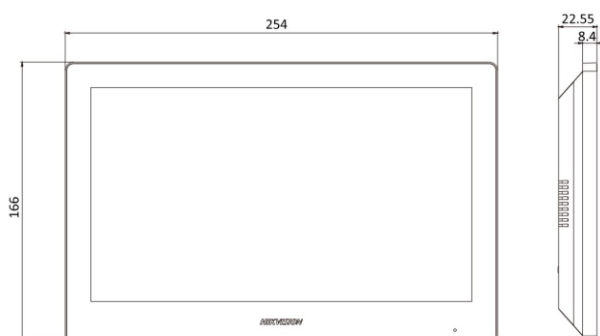

Network interface	1 RJ-45 10/100 Mbps self-adaptive
RS-485	1
USB	0
TF card	Max to 128 G, SD 2.0 or lower version
Alarm output	2
Power interface	1
General	
Button	0
Installation	Surface mounting
Indicator	0
Weight	1118 g (with packaging) 660 g (without packaging)
Protective level	/
Power supply method	IEEE802.3af, standard PoE 12 VDC/1 A
Working temperature	-10 ° C to 55 ° C (14 ° F to 131 ° F)
Working humidity	10% to 90%
Dimensions	254 mm × 166 mm × 22.55 mm (10.0" × 6.5" × 0.89")
Battery	/
Application environment	Indoor
Power consumption	≤ 6 W
Language	English, French, Portuguese (Brazil), Spanish, Russian, German, Italian, Polish, Arabic, Turkish, Vietnamese, Hungarian, Dutch, Romanian, Czech, Bulgarian, Ukrainian, Croatian, Serbian, Greek, Portuguese, Slovak

Available Model

DS-KH8520-WTE1

Dimension

Accessory

Optional

DS-KD8003-IME1/Flus h KD8 Series Pro Modular Door Station	DS-KD9613-FE 6 Facial Door Station	DS-KABH6320- T Indoor Station Table Bracket