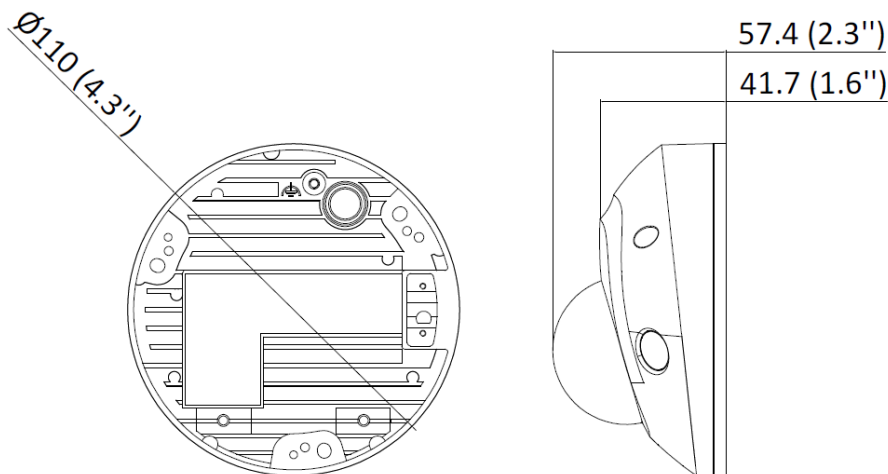

▪ **Available Model**

DS-2CD2526G2-I (2.8/4 mm)

DS-2CD2526G2-IS (2.8/4 mm)

▪ **Typical Application**

Hikvision products are classified into three levels according to their anti-corrosion performance. Refer to the following description to choose for your using environment.

This model has NO SPECIFIC PROTECTION.

Level	Description
Top-level protection	Hikvision products at this level are equipped for use in areas where professional anti-corrosion protection is a must. Typical application scenarios include coastlines, docks, chemical plants, and more.
Moderate protection	Hikvision products at this level are equipped for use in areas with moderate anti-corrosion demands. Typical application scenarios include coastal areas about 2 kilometers (1.24 miles) away from coastlines, as well as areas affected by acid rain.
No specific protection	Hikvision products at this level are equipped for use in areas where no specific anti-corrosion protection is needed.

▪ **Dimension**

Unit: mm (inch)

▪ **Accessory**

▪ **Optional**

DS-1275ZJ-SUS Vertical Pole Mount	DS-1272ZJ-120 Wall Mount	DS-1272ZJ-120B Wall Mount	DS-1280ZJ-DM46 Junction Box	DS-1276ZJ-SUS Corner Mount