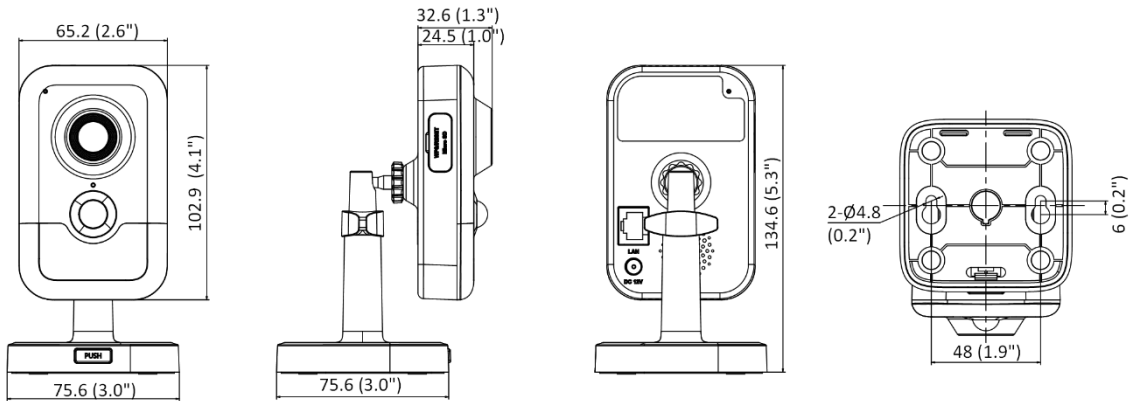

Dimension

Distributed by

HIKVISION®

Headquarters

No.555 Qianmo Road, Binjiang District,
Hangzhou 310051, China
T +86-571-8807-5998
overseasbusiness@hikvision.com

Hikvision USA
T +1-909-895-0400
sales.usa@hikvision.com

Hikvision Australia
T +61-2-8599-4233
salesau@hikvision.com

Hikvision India
T +91-22-28469900
sales@pramahikvision.com

Hikvision Canada
T +1-866-200-6690
sales.canada@hikvision.com

Hikvision Thailand
T +662-275-9949
sales.thailand@hikvision.com

Hikvision Europe
T +31-23-5542770
sales.eu@hikvision.com

Hikvision Italy
T +39-0438-6902
info.it@hikvision.com

Hikvision Brazil
T +55 11 3318-0050
Latam.support@hikvision.com

Hikvision Turkey
T +90 [216]521 7070- 7074
sales.tr@hikvision.com

Hikvision Malaysia
T +601-7652-2413
sales.my@hikvision.com

Hikvision UK & Ireland
T +01628-902140
sales.uk@hikvision.com

Hikvision South Africa
Tel: +27 (10) 0351172
sale.africa@hikvision.com

Hikvision France
T +33(0)1-85-330-450
info.fr@hikvision.com

Hikvision Kazakhstan
T +7-727-9730667
nikia.panfilov@hikvision.ru

Hikvision Vietnam
T +84-974270888
sales.vt@hikvision.com

Hikvision UAE
T +971-4-4432090
salesme@hikvision.com

Hikvision Singapore
T +65-6684-4718
sg@hikvision.com

Hikvision Spain
T +34-91-737-16-55
info.es@hikvision.com

Hikvision Tashkent
T +99-87-1238-9438
uzb@hikvision.ru

Hikvision Hong Kong
T +852-2151-1761
info.hk@hikvision.com

Hikvision Russia
T +7-495-669-67-99
saleru@hikvision.com

Hikvision Korea
T +82-(0)31-731-8817
sales.korea@hikvision.com

Hikvision Poland
T +48-22-460-01-50
info.pl@hikvision.com

Hikvision Indonesia
T +62-21-2933759
Sales.Indonesia@hikvision.com