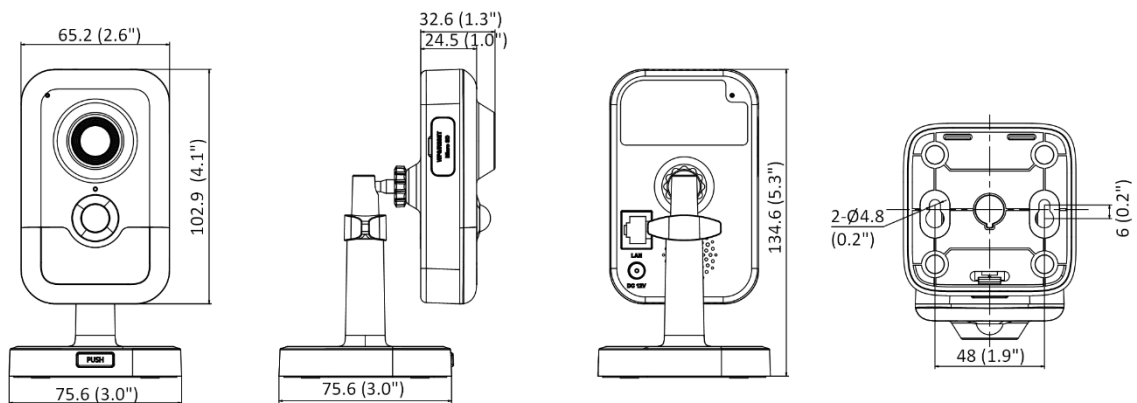

General Function	Anti-flicker, heartbeat, password reset via email, pixel counter
Storage Conditions	-10 °C to 40 °C (14 °F to 104 °F). Humidity 95% or less (non-condensing)
Startup and Operating Conditions	-10 °C to 40 °C (14 °F to 104 °F). Humidity 95% or less (non-condensing)
Camera Material	Plastic
Camera Dimension	102.9 mm × 65.2 mm × 32.6 mm (4.1" × 2.6" × 1.3")
Package Dimension	150 mm × 125 mm × 99 mm (5.9" × 4.9" × 3.9")
Camera Weight	Approx. 120 g (0.3 lb.)
With Package Weight	Approx. 430 g (0.9 lb.)
Approval	
EMC	FCC SDoC (47 CFR Part 15, Subpart B); CE-EMC (EN 55032: 2015, EN 61000-3-2:2019, EN 61000-3-3:2013+A1:2019, EN 50130-4: 2011 +A1: 2014); KC (KN 32: 2015, KN 35: 2015)
Safety	UL (UL 62368-1); CB (IEC 62368-1:2014+A11); CE-LVD (EN 62368-1:2014/A11:2017)
Environment	CE-RoHS (2011/65/EU); WEEE (2012/19/EU); Reach (Regulation (EC) No 1907/2006)

▪ Available Model

DS-2CD2426G2-I (2.8/4 mm)

▪ Dimension